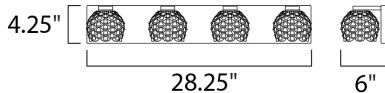

MEASUREMENTS

DIMENSION : 28.25" W x 4.75" H x 6" Ext
 BACK PLATE : 28.25" W x 4.75" H x 2.25" HCO
 HANGING WEIGHT : 9.9 lb

LAMPING

INPUT VOLTAGE : 120V
 LUMENS : 1,600 Rated (1,400 Del.)
 BULB : 4 x 5W LED AC Integrated , 20W Total
 BULB INCLUDED : (Integrated)
 DIMMABLE : Electronic Low Voltage (ELV)
 CRI : 80+ CRI
 COLOR_TEMP : 3000K